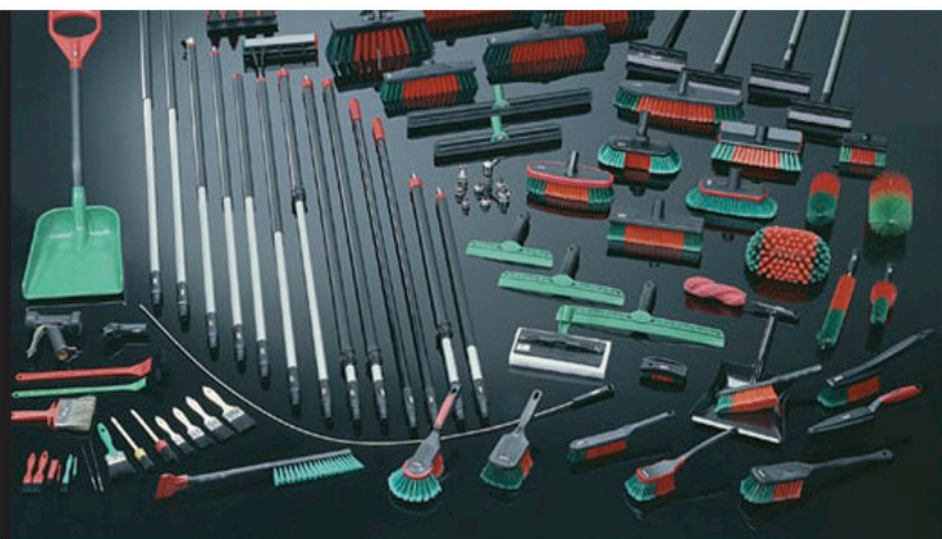

OFFICIAL DISTRIBUTOR FOR THE FULL RANGE OF VIKAN TRANSPORT BRUSHES

ALUMINIUM HANDLE

Professional handle with insulating sleeve for a comfortable grip.

1505mm

ALUMINIUM TELESCOPIC HANDLE

Professional telescopic handle with insulating sleeve for a comfortable grip.

1575 – 2800mm | 032mm | Black

WOODEN HANDLE

Suitable for use with any brush / squeegee within the Vikan Transport Range.

VEHICLE BRUSH WATERFED

Effective small vehicle wash brush which can be used as a water-fed or dip brush. Can be used with any handle within the Vikan Transport System. Available in 270mm and 370mm.

WASHING BRUSH WATERFED HIGH/LOW

The angled design of this wash brush enables the brush to be in constant contact with surfaces during washing, used with a selection of Vikan telescopic handles.

RIM CLEANER WATERFED

Large water-fed rim brush, provides effective cleaning of double and single steel wheels on trucks, buses and coaches.

NAIL BRUSH STIFF

Durable nail brush which is also ideal for use as an upholstery and carpet cleaning brush.

INTERIOR BRUSH STIFF

Slimline upholstery and carpet cleaning brush. Ideal for cleaning in areas with limited access i.e. under and in between seats and seat runners.

RIM CLEANER

Alloy wheel cleaning brush with medium stiffness, synthetic filaments, chemical resistant with nylon protected handle.

SET OF 5 BRUSHES

Various brush sizes for detail work.

WIPE N SHINE

Effectively removes water residue and limescale deposits from washed and painted surfaces. Available in size 250mm, 350mm and 450mm